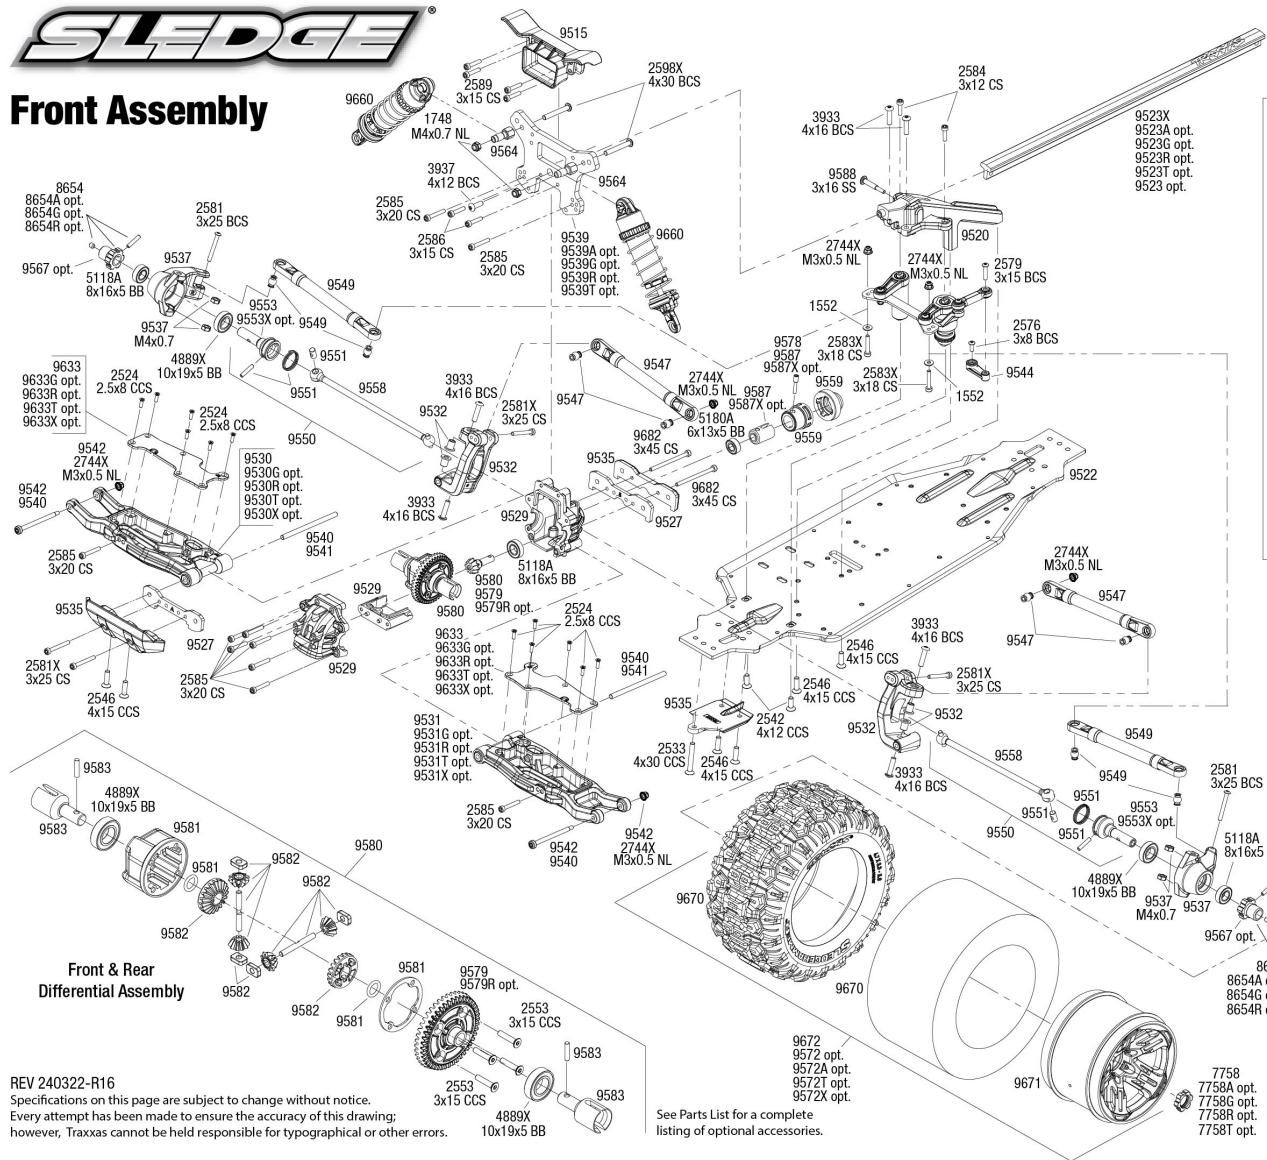

Sledge® (95076-4) Front Assembly Exploded View

SLEDGE®

Front Assembly

TRAXXAS