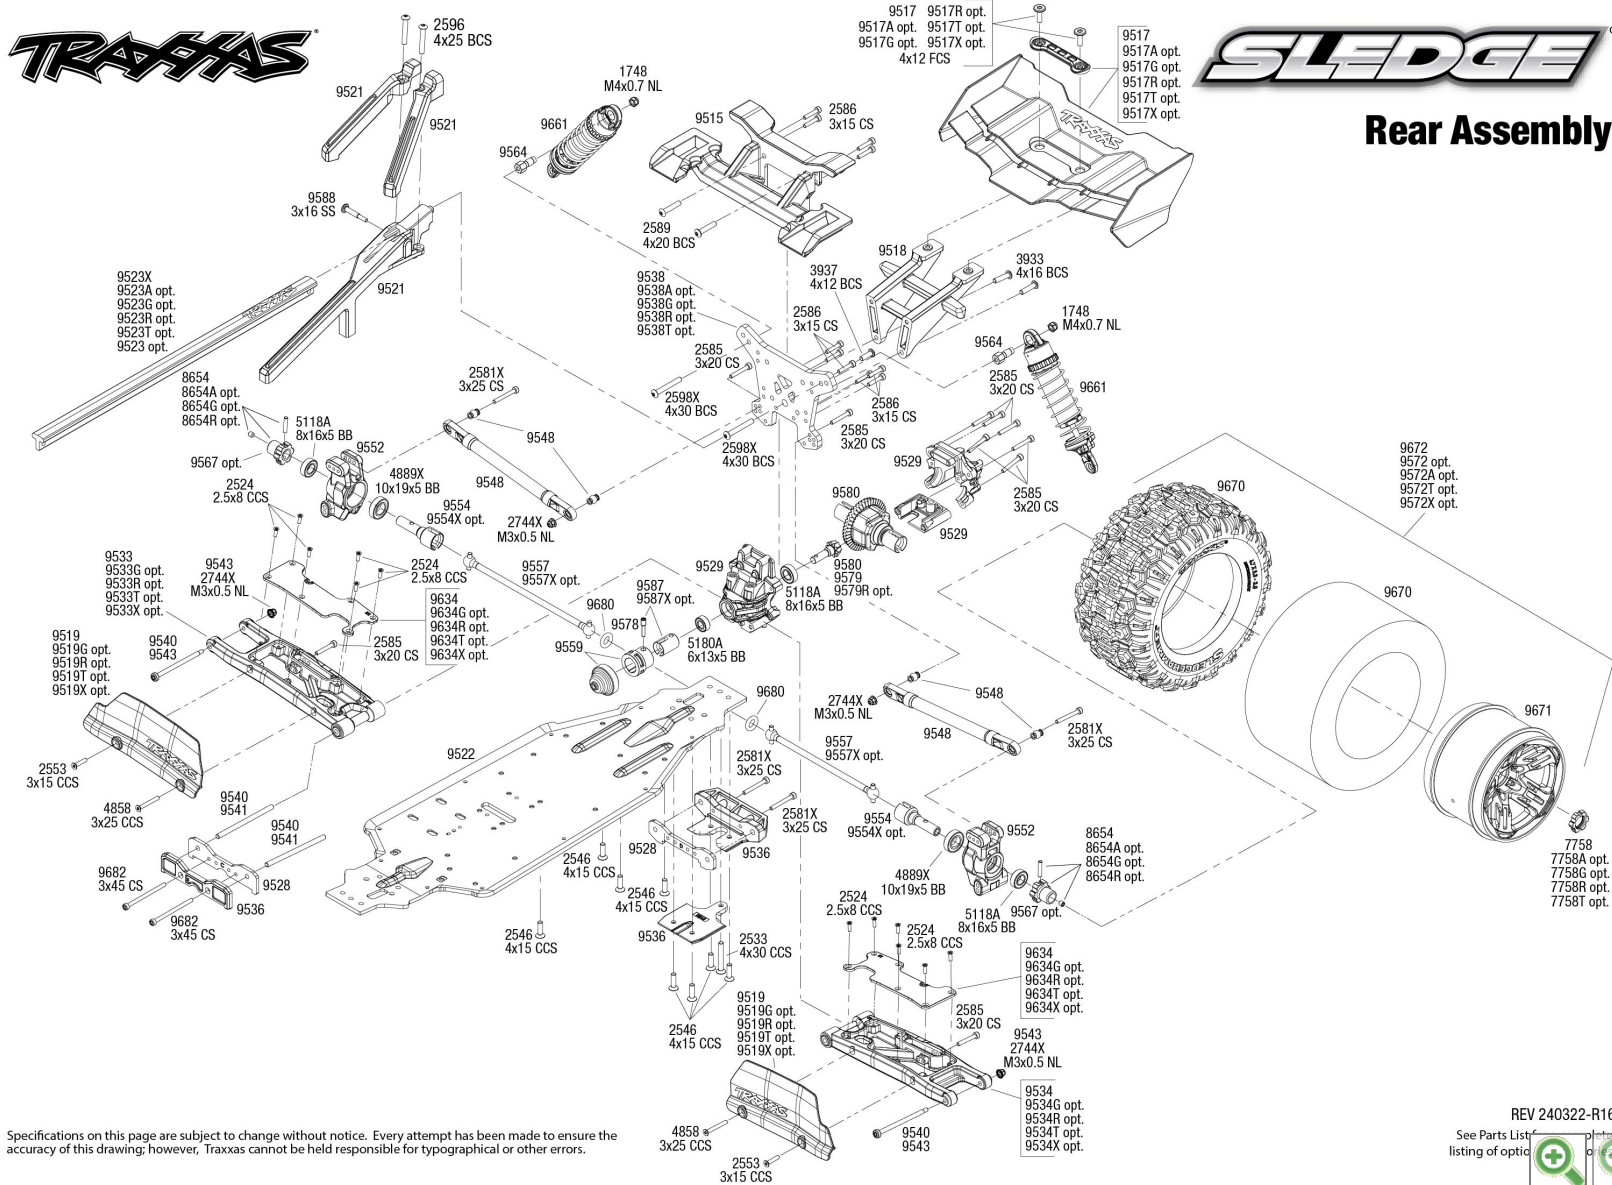

Sledge® (95076-4) Rear Assembly Exploded View

REV 240322-R16
See Parts List listing of options