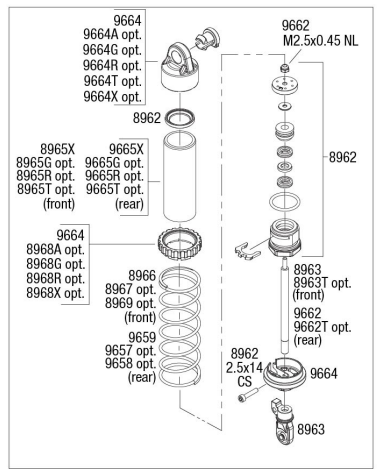

Shock Assembly