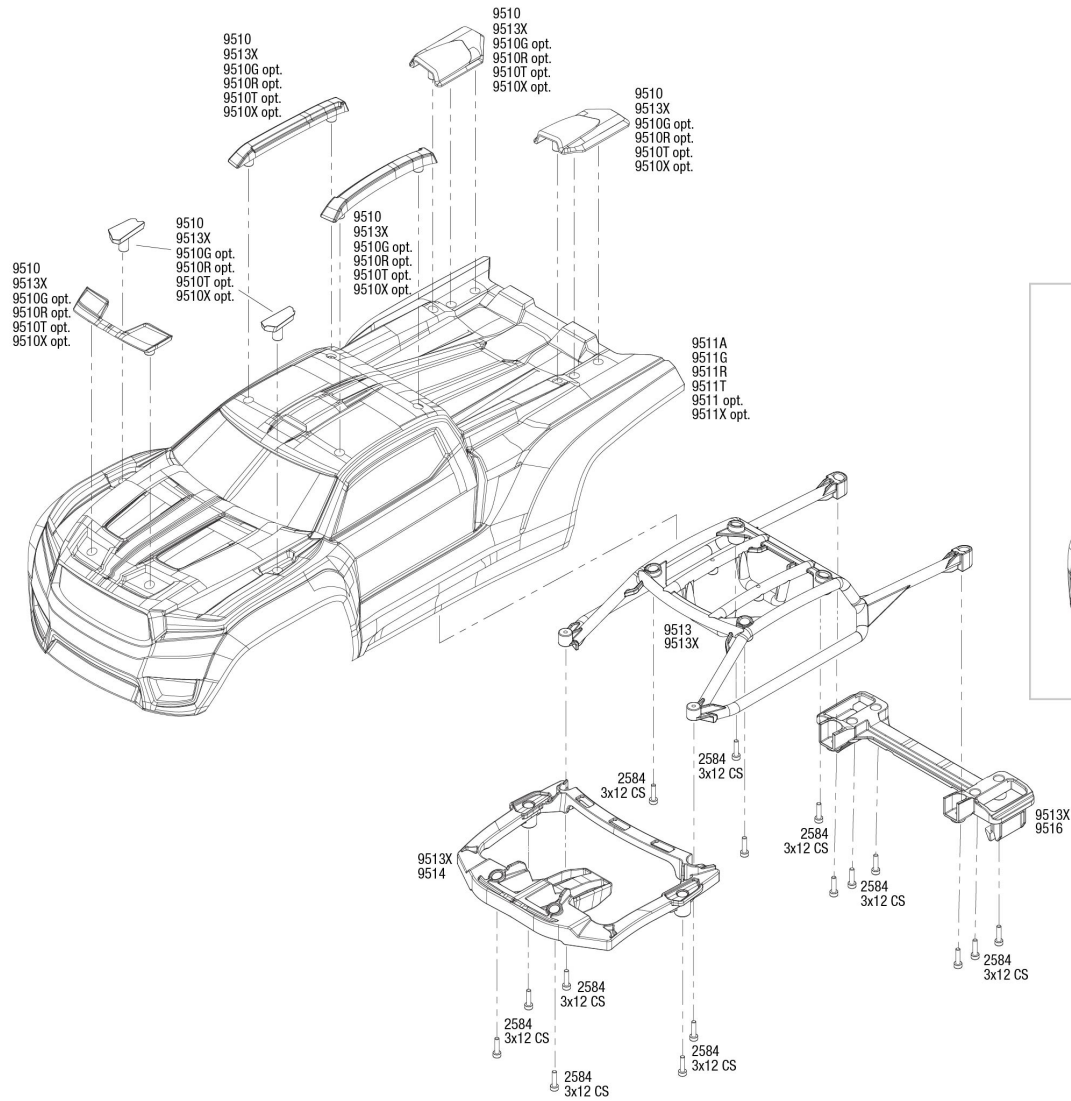

Sledge® (95076-4) Body Assembly Exploded View

Body Assembly

REV 240322-R16