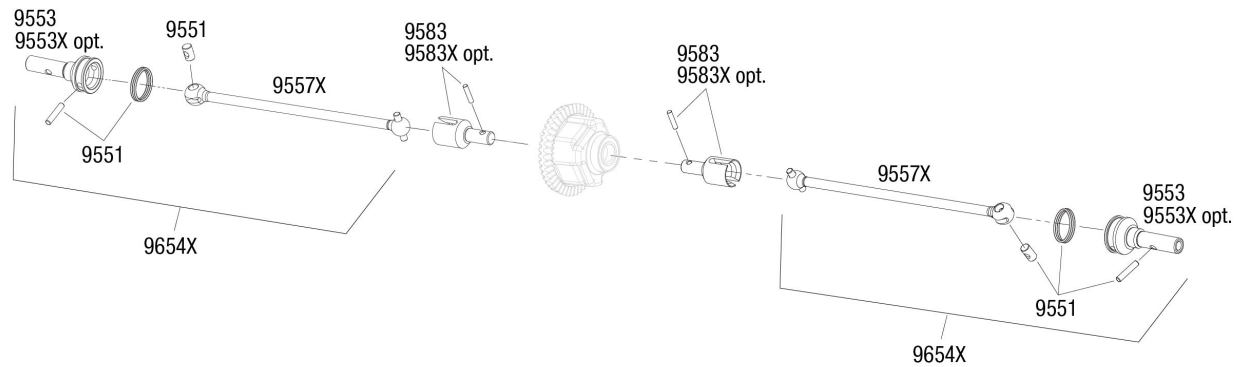

Sledge® (95076-4) Body Assembly Exploded View

Body Assembly

See Parts List for a complete listing of optional accessories.

Specifications on this page are subject to change without notice. Every attempt has been made to ensure the accuracy of this drawing; however, Traxxas cannot be held responsible for typographical or other errors.

REV 240322-R16

Sledge® (95076-4) Driveshaft Assemblies - Center

Stock Center Driveshaft

Accessory Center CV Driveshaft

Sledge® (95076-4) Driveshaft Assemblies - Front

Stock Front Driveshaft

Sledge® (95076-4) Driveshaft Assemblies - Rear

SLEDGE

TRAXAS

Stock Rear Driveshaft

Accessory Rear CV Driveshaft

Sledge® (95076-4) Front Assembly Exploded View

SLEDGE®

Front Assembly

TRAXXAS