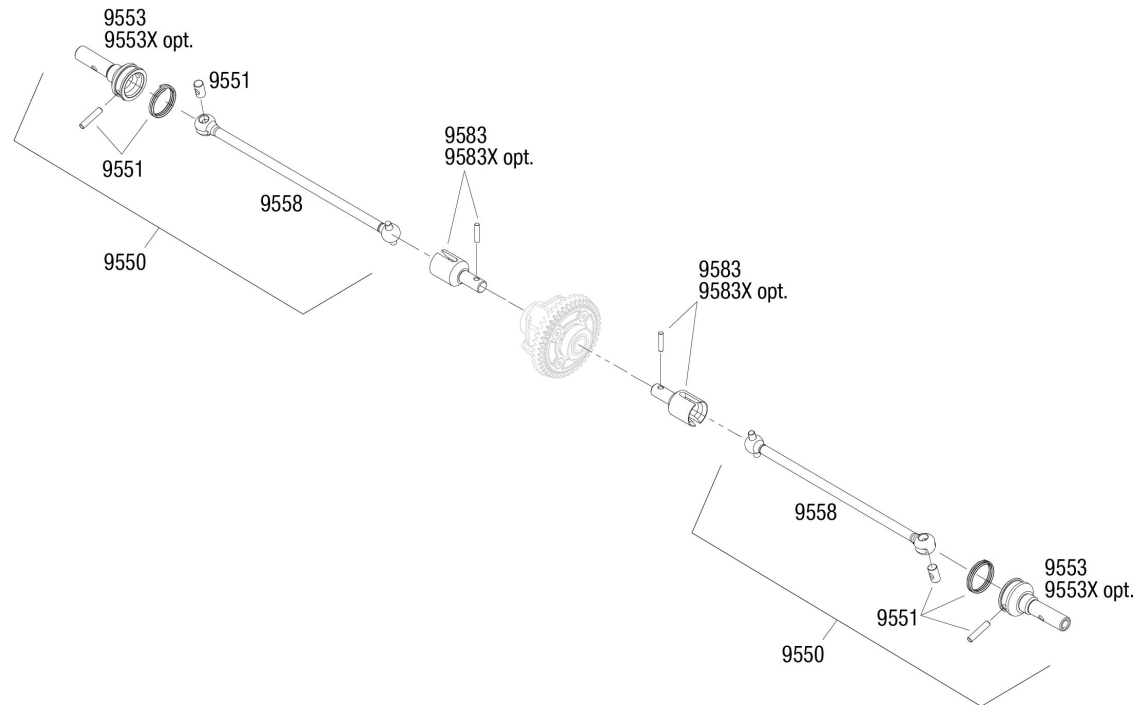

Sledge® (95076-4) Body Assembly Exploded View

Body Assembly

See Parts List for a complete listing of optional accessories.

Specifications on this page are subject to change without notice. Every attempt has been made to ensure the accuracy of this drawing; however, Traxxas cannot be held responsible for typographical or other errors.

REV 240322-R16

Sledge® (95076-4) Driveshaft Assemblies - Center

Stock Center Driveshaft

Accessory Center CV Driveshaft

Sledge® (95076-4) Driveshaft Assemblies - Front

Stock Front Driveshaft

Sledge® (95076-4) Driveshaft Assemblies - Rear

SLEDGE

TRAXAS

Stock Rear Driveshaft

Accessory Rear CV Driveshaft

Sledge® (95076-4) Front Assembly Exploded View

SLEDGE®

Front Assembly

TRAXXAS

Shock Assembly

Steering Assembly

REV 240322-R16
Specifications on this page are subject to change without notice.
Every attempt has been made to ensure the accuracy of this drawing;
however, Traxxas cannot be held responsible for typographical or other errors.