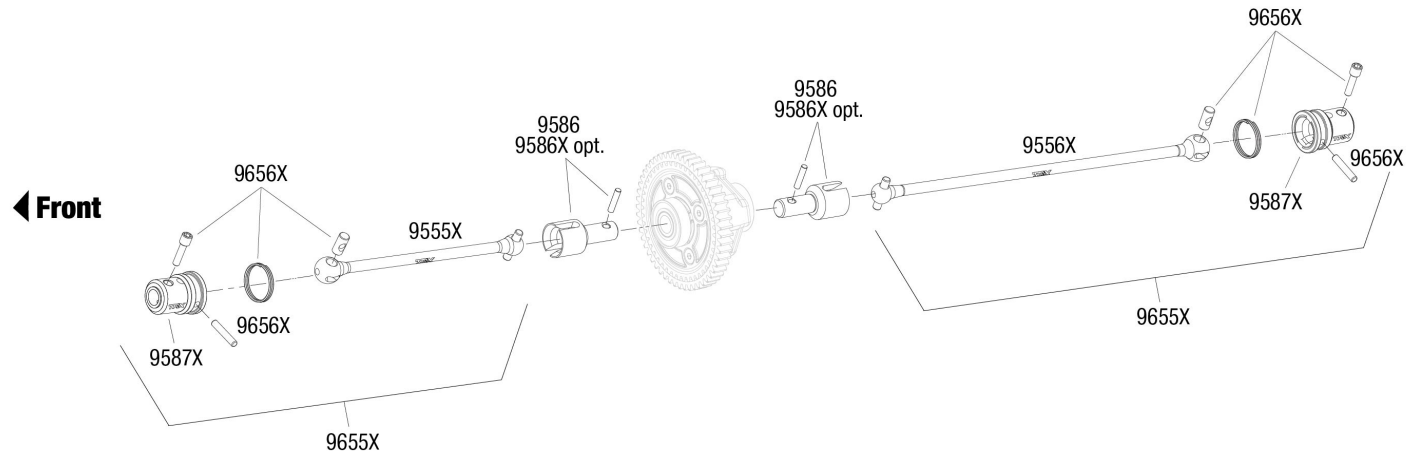

Sledge® (95076-4) Body Assembly Exploded View

Body Assembly

See Parts List for a complete listing of optional accessories.

Specifications on this page are subject to change without notice. Every attempt has been made to ensure the accuracy of this drawing; however, Traxxas cannot be held responsible for typographical or other errors.

REV 240322-R16

Sledge® (95076-4) Driveshaft Assemblies - Center

Stock Center Driveshaft

Accessory Center CV Driveshaft

Sledge® (95076-4) Driveshaft Assemblies - Front

Stock Front Driveshaft

Sledge® (95076-4) Driveshaft Assemblies - Rear

SLEDGE

TRAXAS

Stock Rear Driveshaft

Accessory Rear CV Driveshaft

Sledge® (95076-4) Front Assembly Exploded View

SLEDGE®

Front Assembly

TRAXXAS

Shock Assembly

Steering Assembly

REV 240322-R16
Specifications on this page are subject to change without notice.
Every attempt has been made to ensure the accuracy of this drawing;
however, Traxxas cannot be held responsible for typographical or other errors.