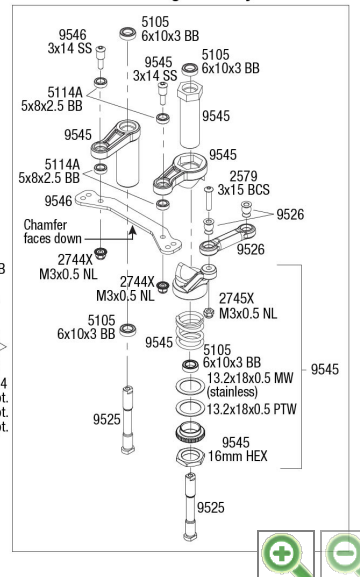

Steering Assembly

REV 240322-R16
Specifications on this page are subject to change without notice.
Every attempt has been made to ensure the accuracy of this drawing;
however, Traxxas cannot be held responsible for typographical or other errors.