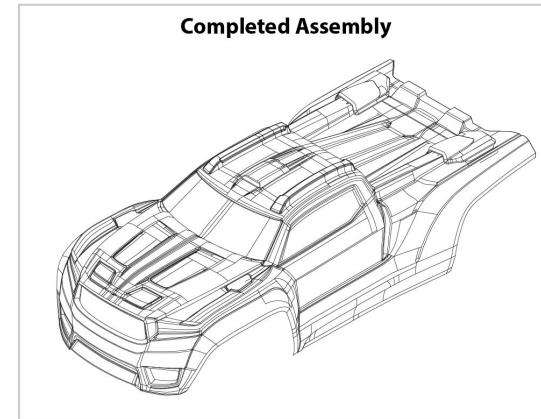

Sledge® (95076-4) Body Assembly Exploded View

Body Assembly

REV 240322-R16