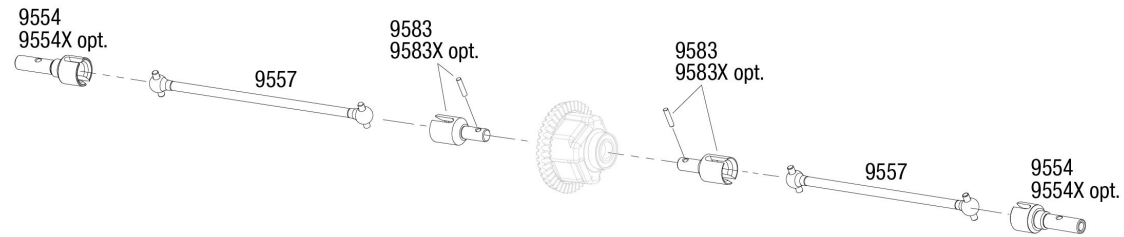

Sledge® (95076-4) Body Assembly Exploded View

Body Assembly

See Parts List for a complete listing of optional accessories.

Specifications on this page are subject to change without notice. Every attempt has been made to ensure the accuracy of this drawing; however, Traxxas cannot be held responsible for typographical or other errors.

REV 240322-R16

Sledge® (95076-4) Driveshaft Assemblies - Center

Stock Center Driveshaft

Accessory Center CV Driveshaft

Sledge® (95076-4) Driveshaft Assemblies - Front

Stock Front Driveshaft

Sledge® (95076-4) Driveshaft Assemblies - Rear

SLEDGE

TRAXAS

Stock Rear Driveshaft

Accessory Rear CV Driveshaft

Sledge® (95076-4) Front Assembly Exploded View

SLEDGE®

Front Assembly

TRAXXAS