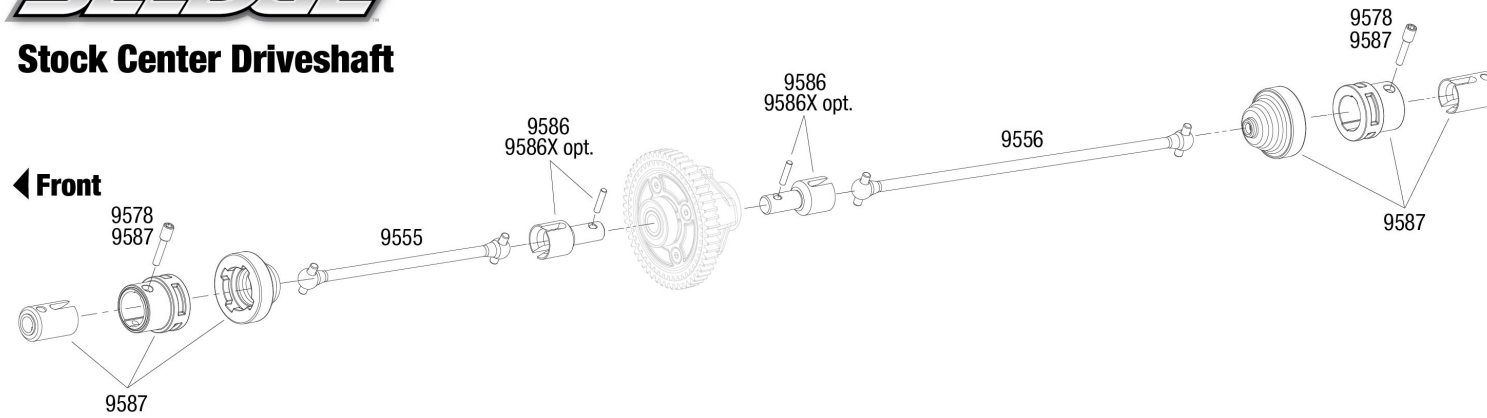

Sledge® (95076-4) Body Assembly Exploded View

Body Assembly

See Parts List for a complete listing of optional accessories.

Specifications on this page are subject to change without notice. Every attempt has been made to ensure the accuracy of this drawing; however, Traxxas cannot be held responsible for typographical or other errors.

REV 240322-R16

Sledge® (95076-4) Driveshaft Assemblies - Center

Stock Center Driveshaft

Accessory Center CV Driveshaft

Sledge® (95076-4) Driveshaft Assemblies - Front

Stock Front Driveshaft

Sledge® (95076-4) Driveshaft Assemblies - Rear

SLEDGE

TRAXAS

Stock Rear Driveshaft

Accessory Rear CV Driveshaft

Sledge® (95076-4) Front Assembly Exploded View

SLEDGE®

Front Assembly

TRAXXAS