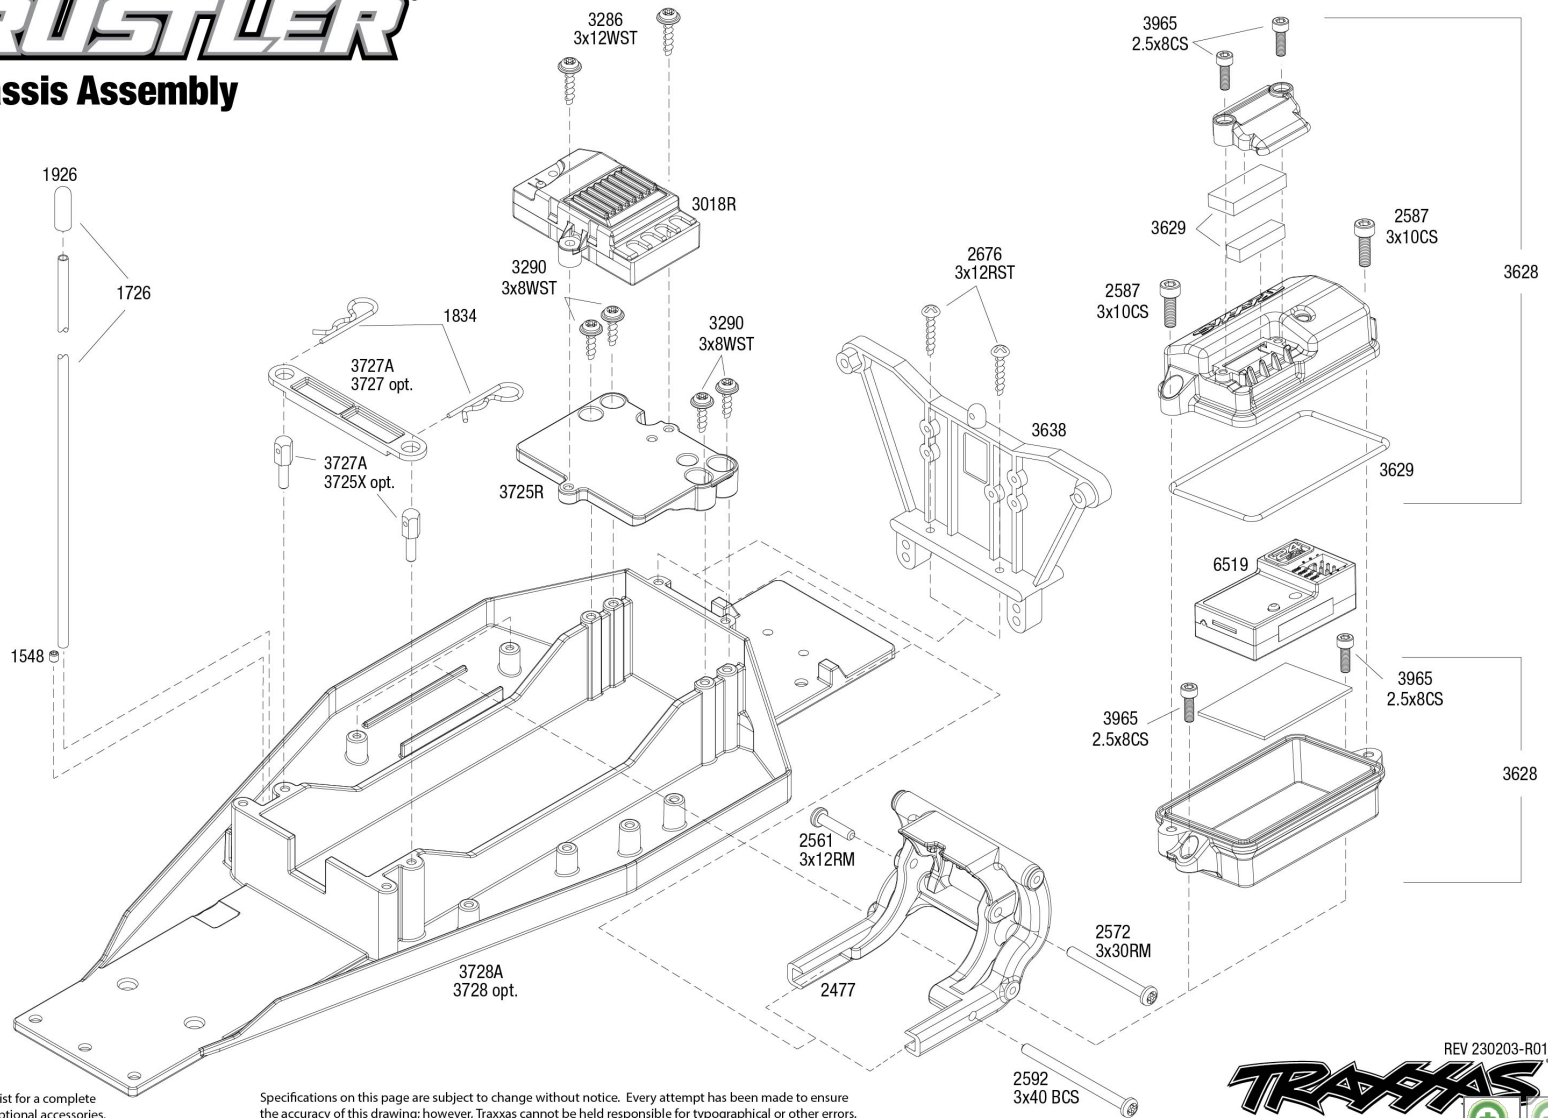

Rustler (37054-61) Chassis Assembly Exploded View

RUSTLER® Chassis Assembly

REV 230203-R01