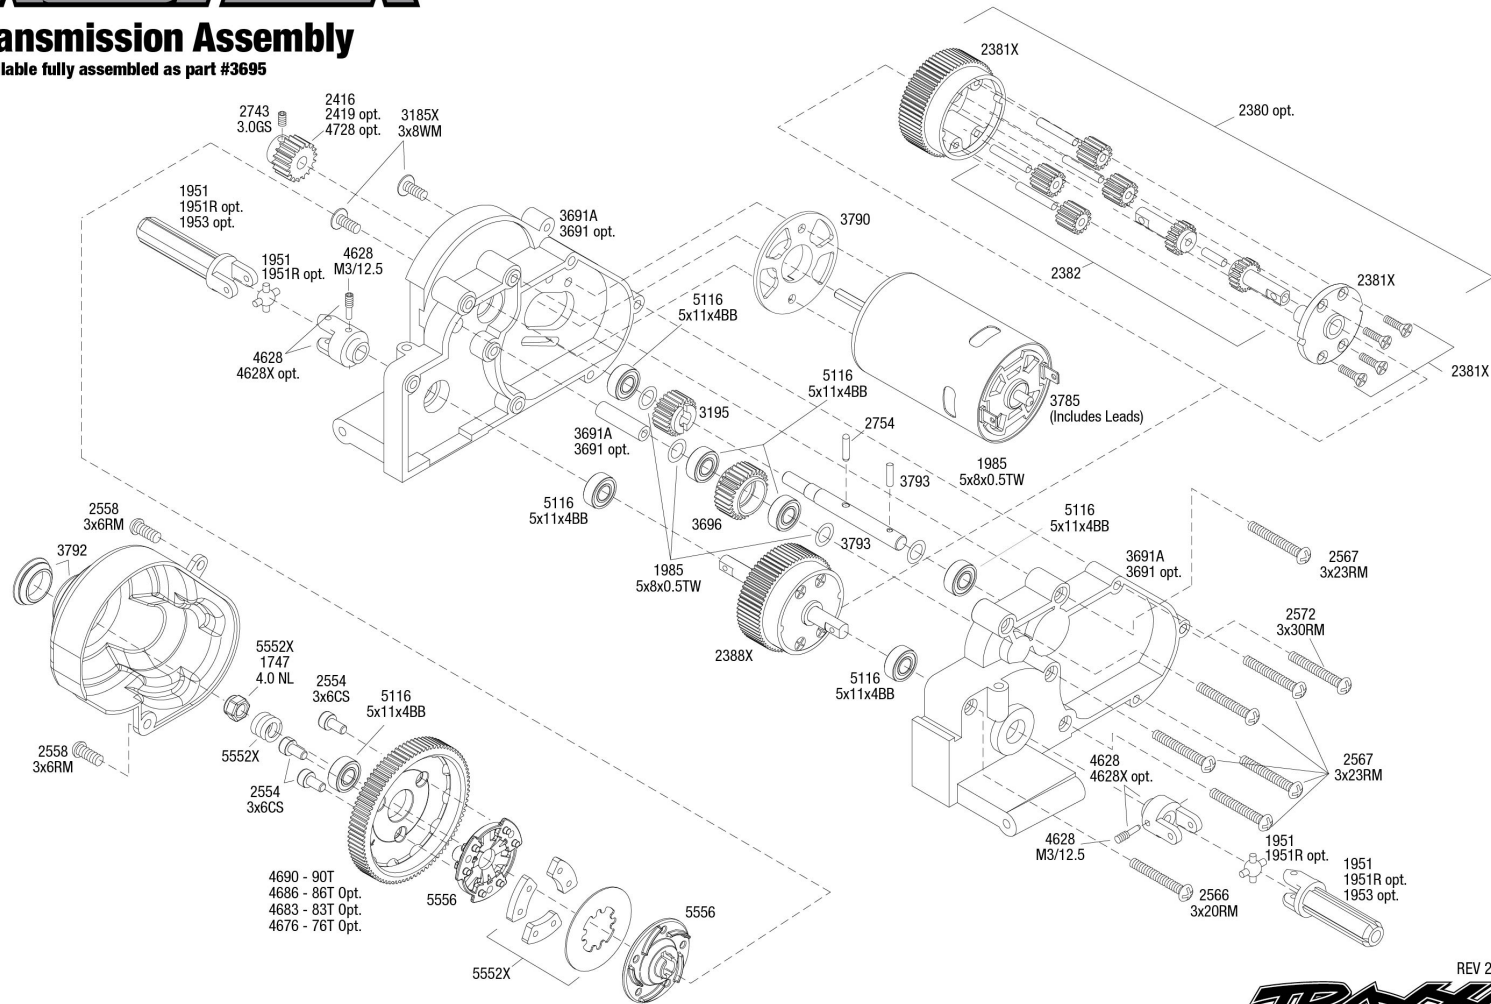

Rustler (37054-61) Transmission Assembly Exploded View

RUSTLER®

Transmission Assembly

Available fully assembled as part #3695

REV 230203-R01

TRAXXAS

Specifications on this page are subject to change without notice. Every attempt has been made to ensure the accuracy of this drawing; however, Traxxas cannot be held responsible for typographical errors.