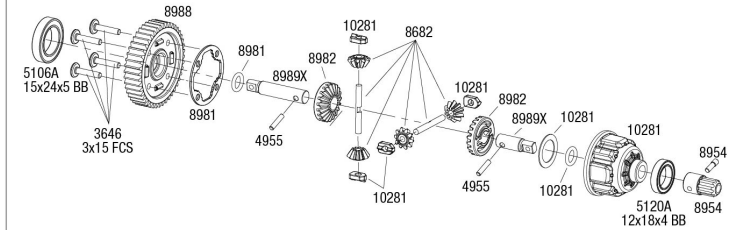

Center Differential Assembly

Available fully assembled as part #10280A
Accessory Center Differential Assembly also available as part #10280X