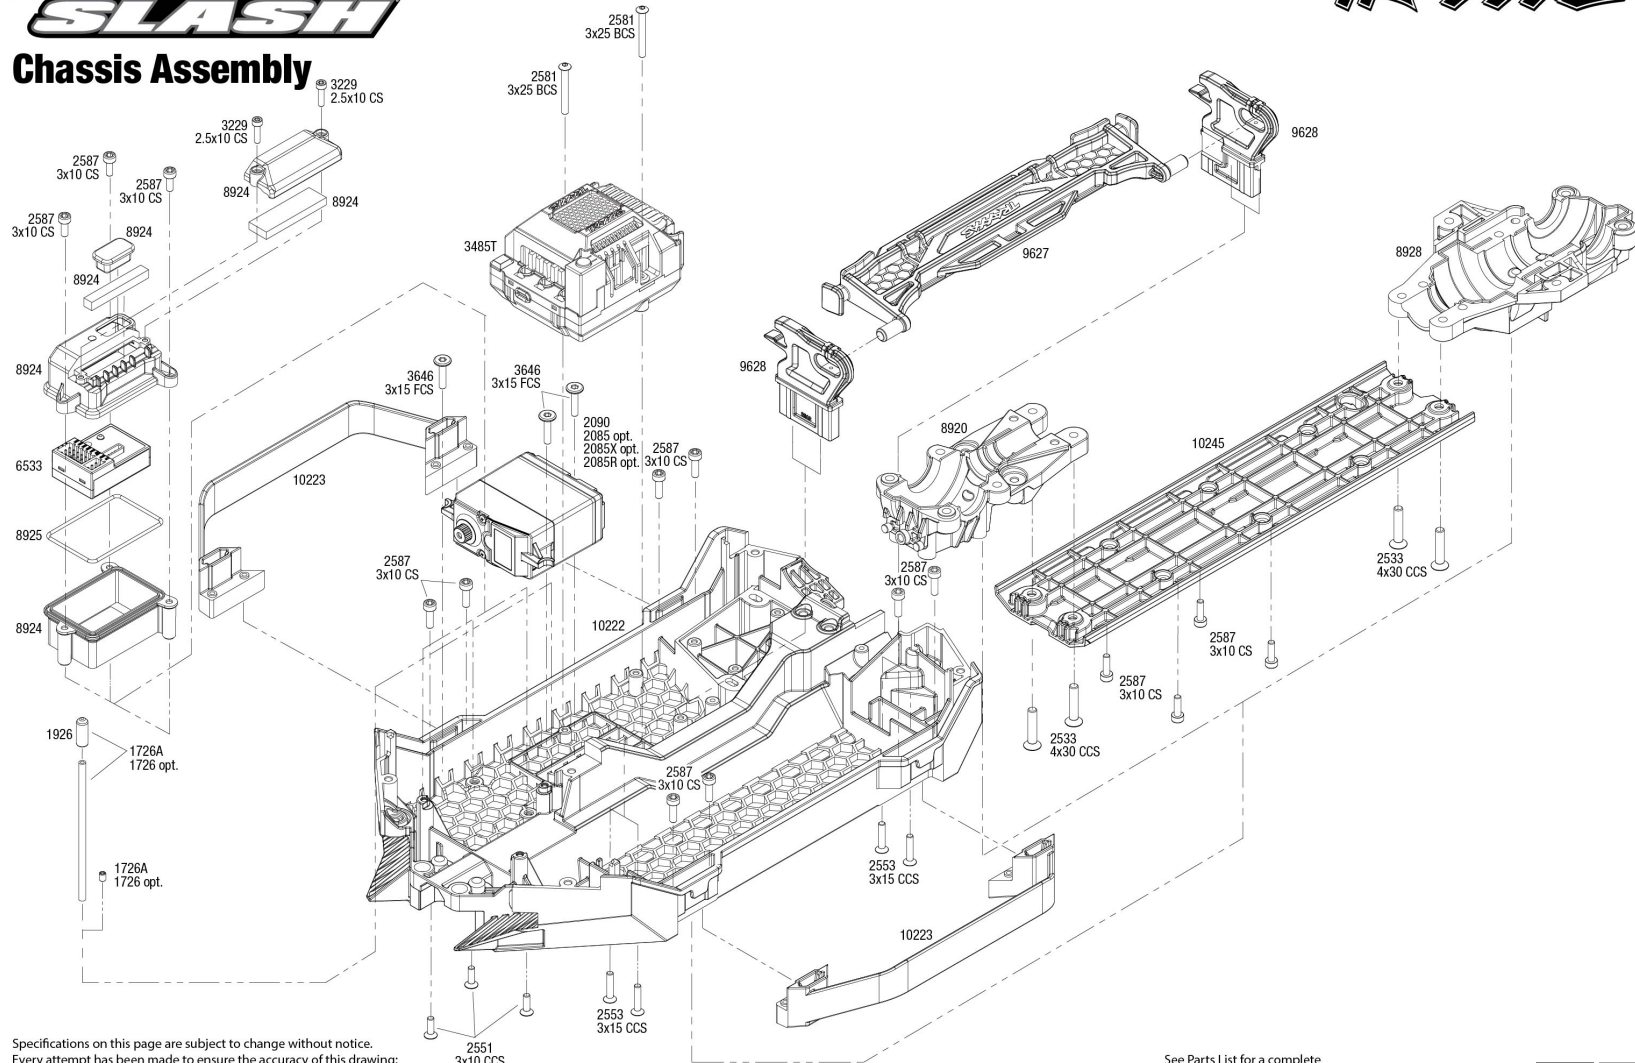

Maxx® Slash® (102076-4) Chassis Assembly Exploded View

Chassis Assembly

See Parts List for a complete listing of optional accessories.