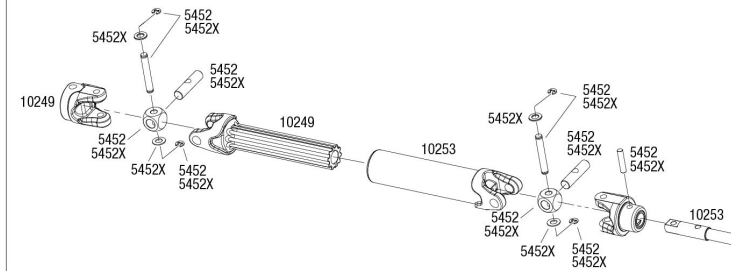

Front & Rear Driveshaft Assembly

Available fully assembled as part #10250