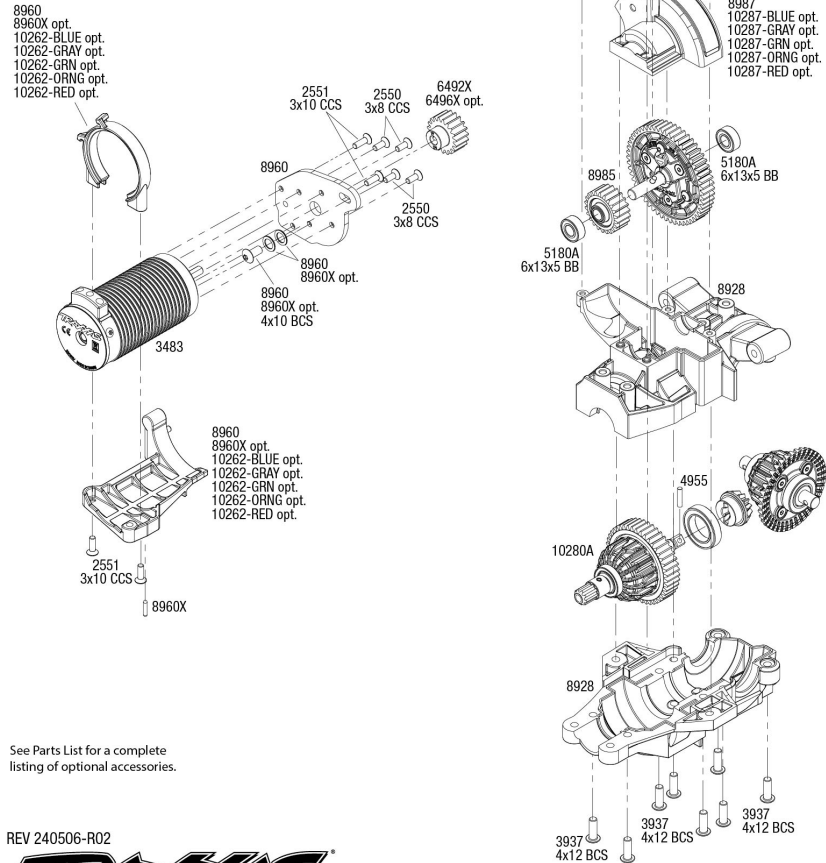

Maxx® Slash® (102076-4) Transmission Assembly Exploded View

MAXX SLASH Transmission Assembly