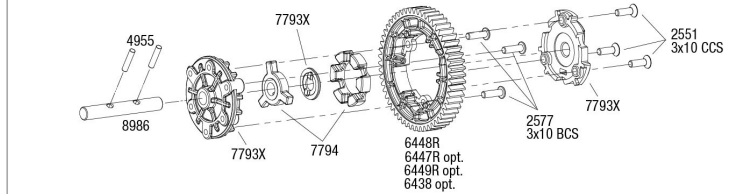

Cush Drive Assembly